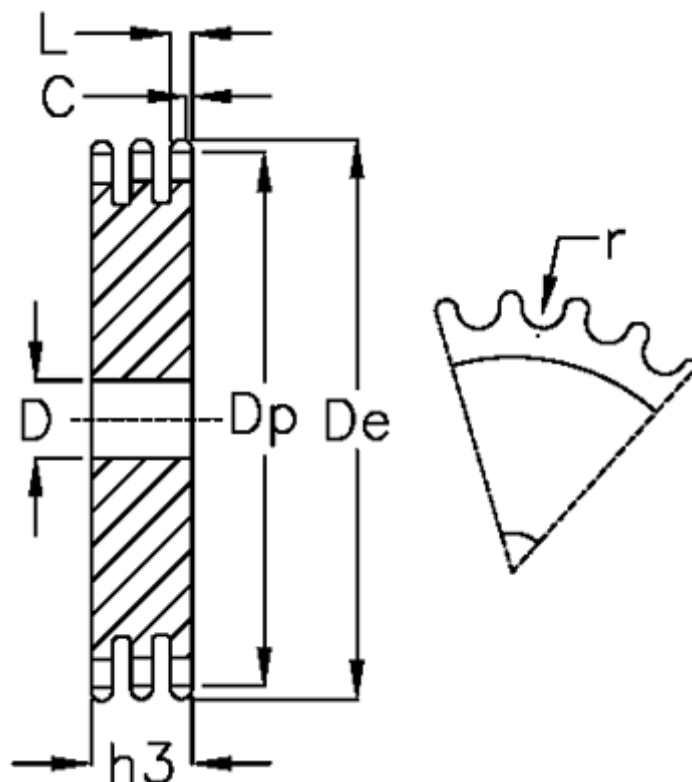

Article number: 616023007032

Description: Plate wheel 12 B-3 Z=32 triplex

Measures

C	= 2
D	= 25
De	= 203.3
Dp	= 194.35
For chain size	= 3/4 x 7/16
For chain type	= 12 B-3
h3	= 49.8
L	= 10.8

Number of teeth	= 32
r	= 12.07